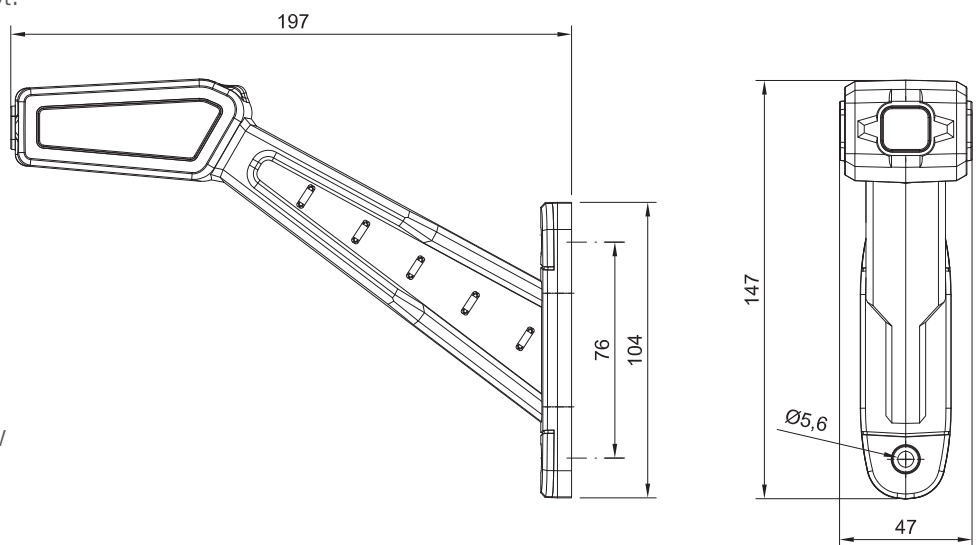

FT-146 LED

Clearance lamp

- 3-functional LED end-outline marker with the rubber elastic bracket.

LAMP FUNCTIONS:

- clearance front light – white
- clearance rear light – red
- clearance side light – yellow

FT-146 L LED	3-functional LED side marker, left, long, slanted rubber arm, 2x0,75 mm ² cable 0.3 m long.
FT-146 P LED	3-functional LED side marker, right, long, slanted rubber arm, 2x0,75 mm ² cable 0.3 m long.